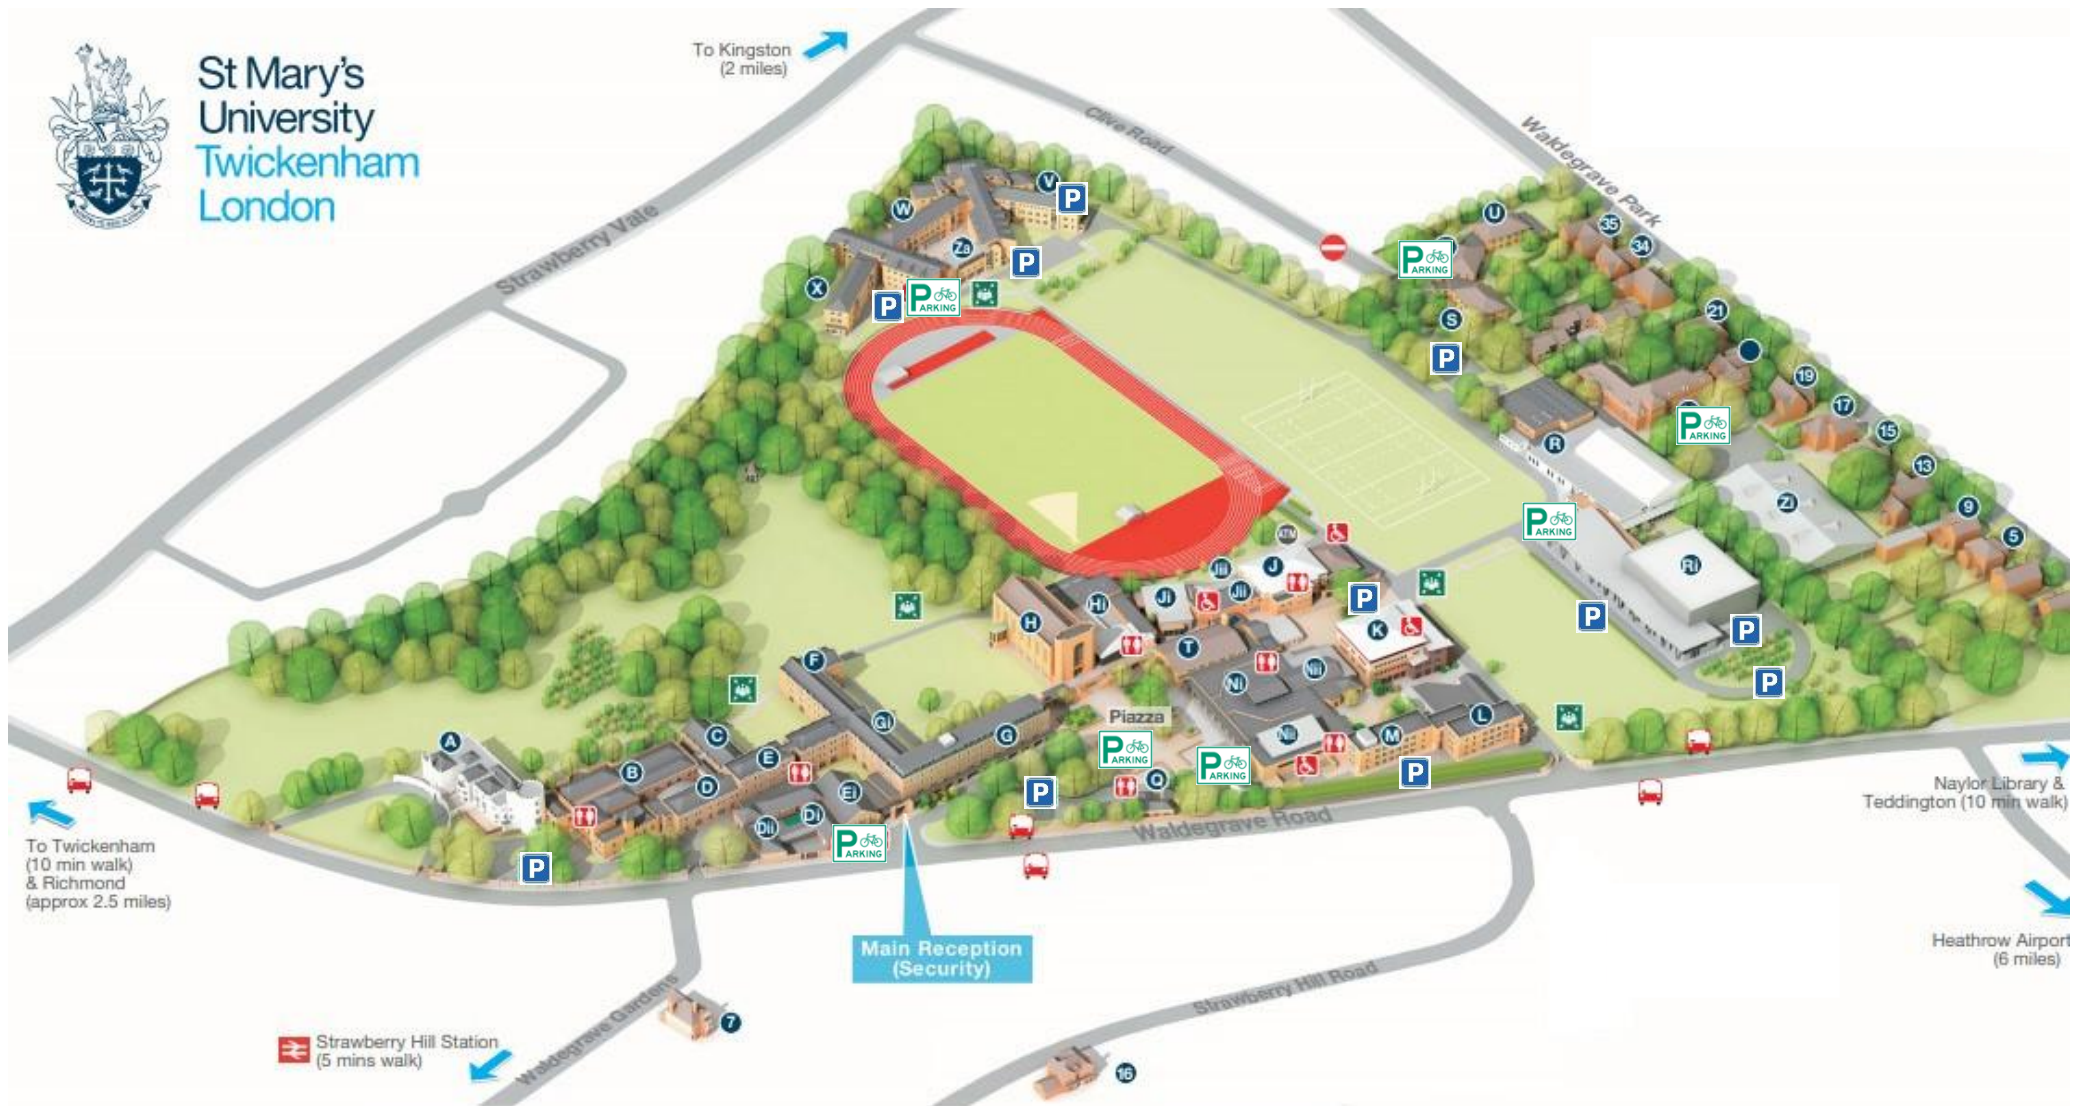

St Mary's
University
Twickenham
London

To Kingston
(2 miles)

Main Reception
(Security)

To Twickenham
(10 min walk)
& Richmond
(approx 2.5 miles)

Naylor Library &
Teddington (10 min walk)

Heathrow Airport
(6 miles)

Strawberry Hill Station
(5 mins walk)

Parking

Cycle Parking