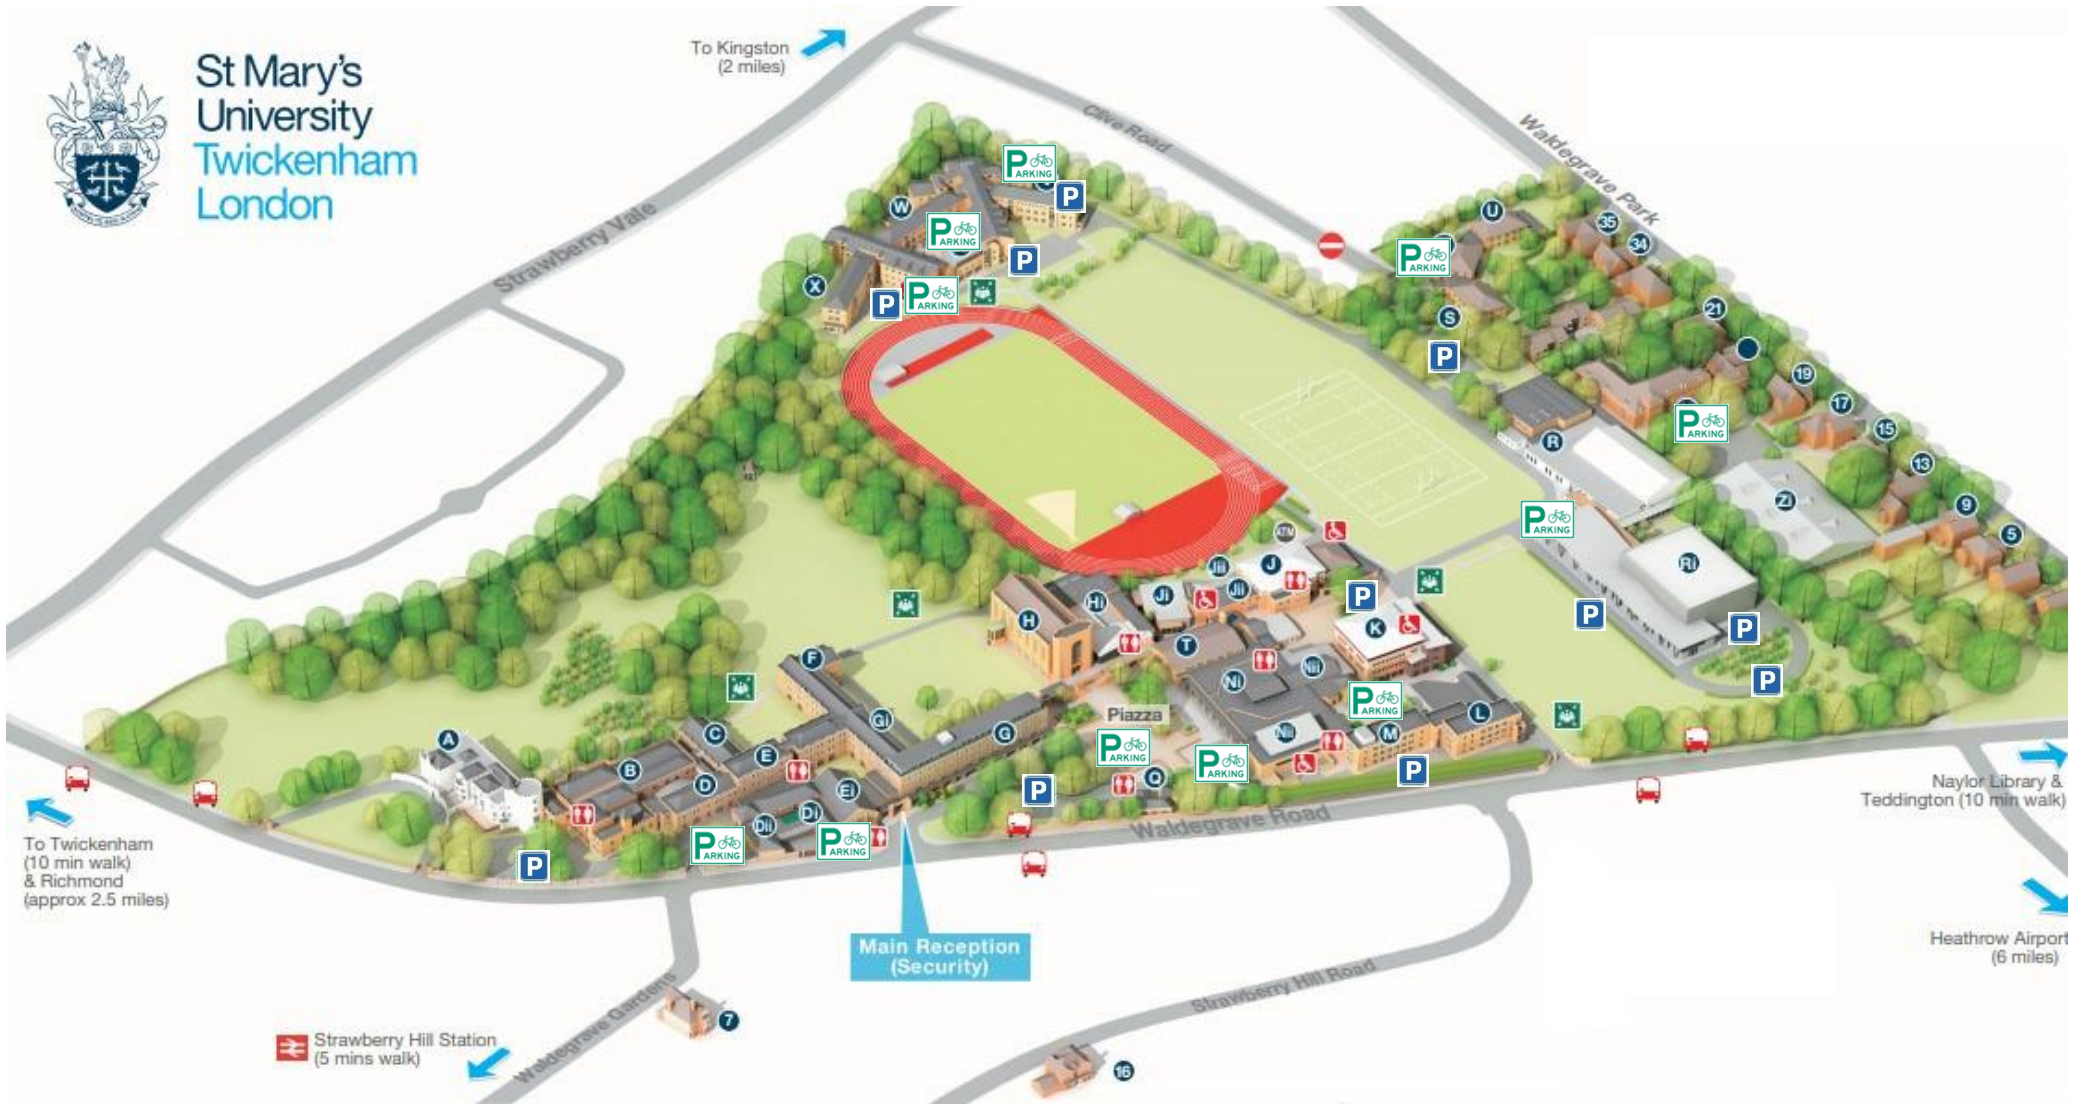

St Mary's  
University  
Twickenham  
London

To Kingston  
(2 miles)

To Twickenham  
(10 min walk)  
& Richmond  
(approx 2.5 miles)

Strawberry Hill Station  
(5 mins walk)

Naylor Library &  
Teddington (10 min walk)

Heathrow Airport  
(6 miles)

Parking

Cycle Parking